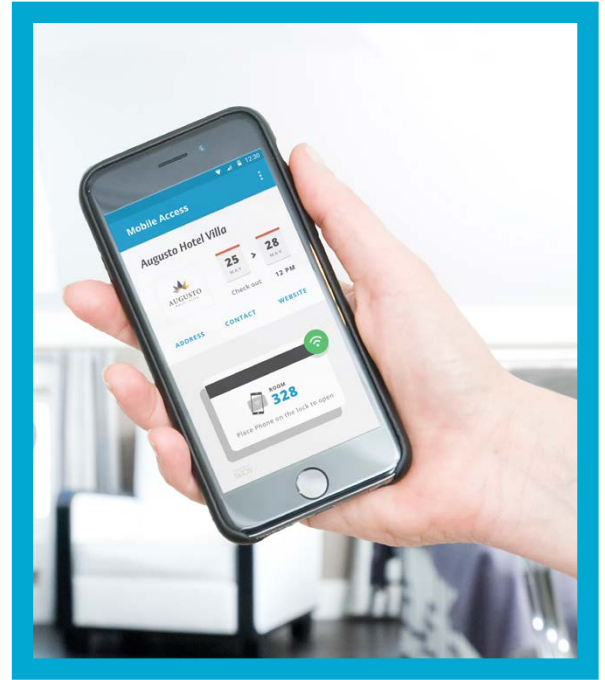

Secure Seos Technology from ASSA ABLOY Hospitality

Seos® (Seos) is a breakthrough digital security ecosystem that represents a new way of thinking about end-user experiences. Seos provides a secure channel over any underlying communication protocol, such as NFC and Bluetooth. Android and iOS operating systems can support Seos, with the technology to leverage mobile phones and other smart devices as an ID credential, implementing a secure vault for digital identities.

The Seos protocol is derived from best in class cryptographic standards defined by NIST (National Institute of Standards). During provisioning of digital keys to the mobile device, Seos establishes a mutually authenticated channel between the provisioning service and the mobile device that ensures safe delivery of key material. During use of the credential, the same type of channel is established between the mobile device and the relying party application. This ensures a secure private transaction independent of Bluetooth, NFC or any other transport protocol.

Solutions that are powered by Seos offer the freedom to use your mobile device of choice – from smart cards to smartphones – for secure access to more applications and the confidence of best-in-class security and privacy protection. With solutions powered by Seos, customers have the potential to use any combination of smart phones, smart cards, tablets, wearables, bank cards, keyfobs, inlays and other smart devices to secure more of their applications than ever before.